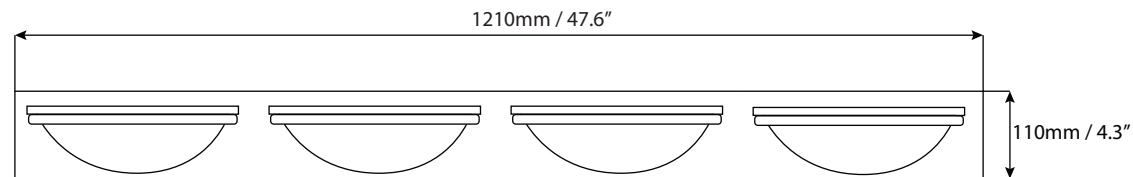

Dimensions: 1210 x 110 x 155mm / 47.6 x 4.3 x 6.1"

Installation: Wall mounted

Light Source: 60W-A19 Bulb

Glass detail: ornamented frosted smoke glass shades.

Finishing Options

Satin Nickel

Shipment Information SN

Dimensions: 123 x 20 x 19 cm
48.4" x 7.8" x 7.4"

Net Weight: 4.6 kg / 10.1 lbs

Gross Weight: 6 kg / 13.2 lbs

Measurements may vary +/- 1/4"