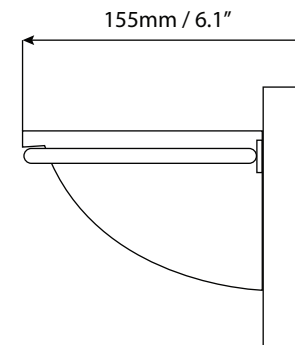

Product Specification Sheet

EL20204 SN

Product Description

Modern wall mounted 60W-A16 four light vanity light with ornamented frosted smoke glass shades. Available in Satin Nickel finish

Product Information

Dimensions: 1210 x 110 x 155mm / 47.6 x 4.3 x 6.1"

Installation: Wall mounted

Light Source: 60W-A19 Bulb

Glass detail: ornamented frosted smoke glass shades.

Finishing Options

Satin Nickel

Shipment Information SN

Dimensions: 123 x 20 x 19 cm
48.4" x 7.8" x 7.4"

Net Weight: 4.6 kg / 10.1 lbs

Gross Weight: 6 kg / 13.2 lbs

Measurements may vary +/- 1/4"