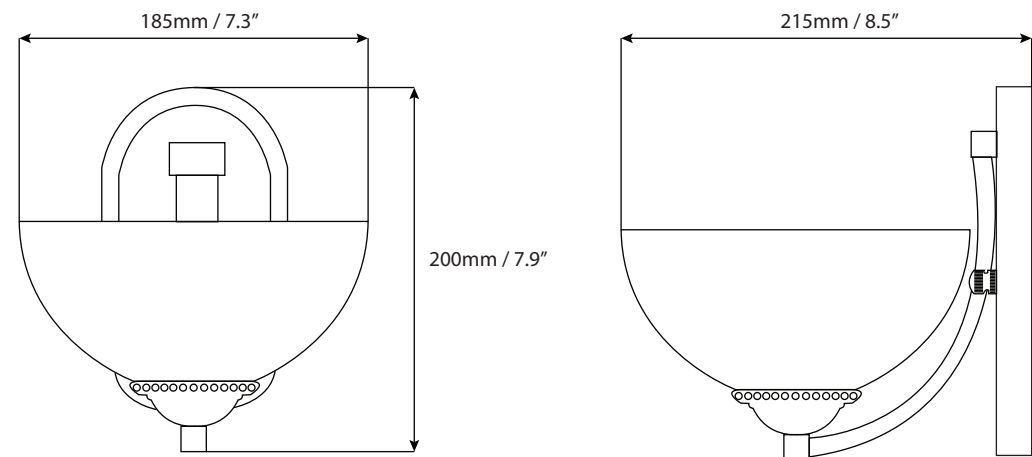

### Product Information

**Dimensions:** 185 x 200 x 215 mm / 7.3 x 7.9 x 8.5"

**Installation:** Wall mounted

**Light Source:** 60W-A19 Bulb

**Glass detail:** Bowl shape frosted smoke glass shade.

### Shipment Information SN

**Dimensions:** 21.5 x 20 .5 x 25cm  
8.4" x 8" x 9.8"

**Net Weight:** 1 kg / 2.2 lbs

**Gross Weight:** 1.5 kg / 3.3 lbs

Measurements may vary +/- 1/4"