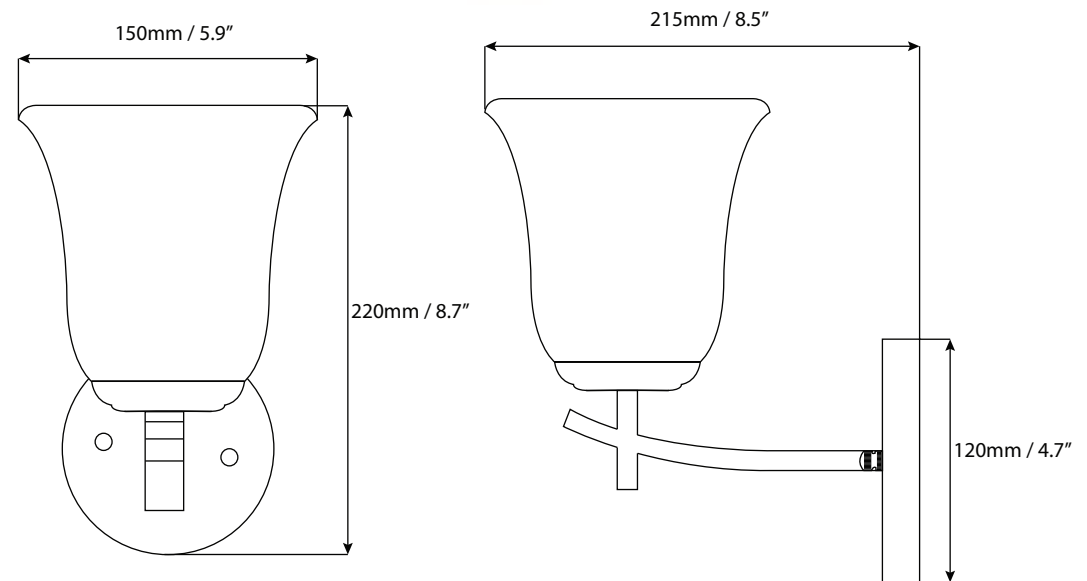

EL8371SN

Product Description

Elegant and modern wall mounted 60W-A19 single light vanity light with vase shape frosted smoke glass shade. Available in Satin nickel finish.

Product Information

Dimensions: 150 x 220 x 215 mm / 5.9 x 8.7 x 8.5"

Installation: Wall mounted

Light Source: 60W-A19 Bulb

Glass detail: vase shape frosted smoke glass shade.

Finishing Options

Satin Nickel

Shipment Information SN

Dimensions: 22 x 18.5 x 25cm
8.6" x 7.2" x 9.8"

Net Weight: 0.9 kg / 1.9 lbs

Gross Weight: 1.3 kg / 2.8 lbs

Measurements may vary +/- 1/4"