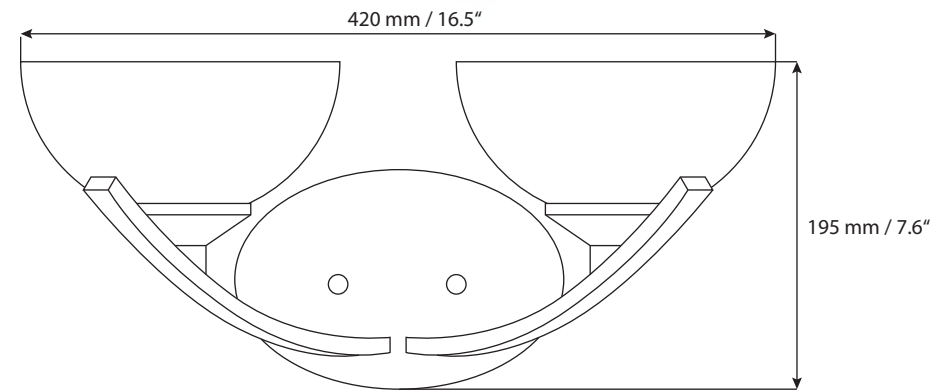

### Product Information

**Dimensions:** 420 x 195 x 235 mm / 16.5 x 7.6 x 9.2"

**Installation:** Wall mounted

**Light Source:** 60W-A19 Bulb

**Glass detail:** Bowl shape frosted smoke glass shades.

### Shipment Information SN

**Dimensions:** 41 x 31 x 26 cm  
16.1" x 12.2" x 10.2"

**Net Weight:** 1.8 kg / 3.9 lbs

**Gross Weight:** 2.6 kg / 5.7 lbs

Measurements may vary +/- 1/4"