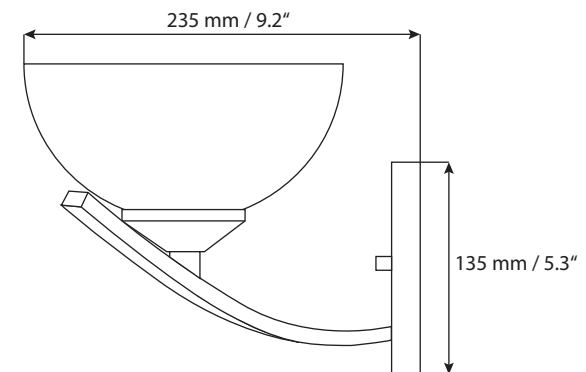

### Product Information

**Dimensions:** 420 x 195 x 235 mm / 16.5 x 7.6 x 9.2"

**Installation:** Wall mounted

**Light Source:** 60W-A19 Bulb

**Glass detail:** Bowl shape frosted smoke glass shades.

### Shipment Information SN

**Dimensions:** 41 x 31 x 26 cm  
16.1" x 12.2" x 10.2"

**Net Weight:** 1.8 kg / 3.9 lbs

**Gross Weight:** 2.6 kg / 5.7 lbs

Measurements may vary +/- 1/4"