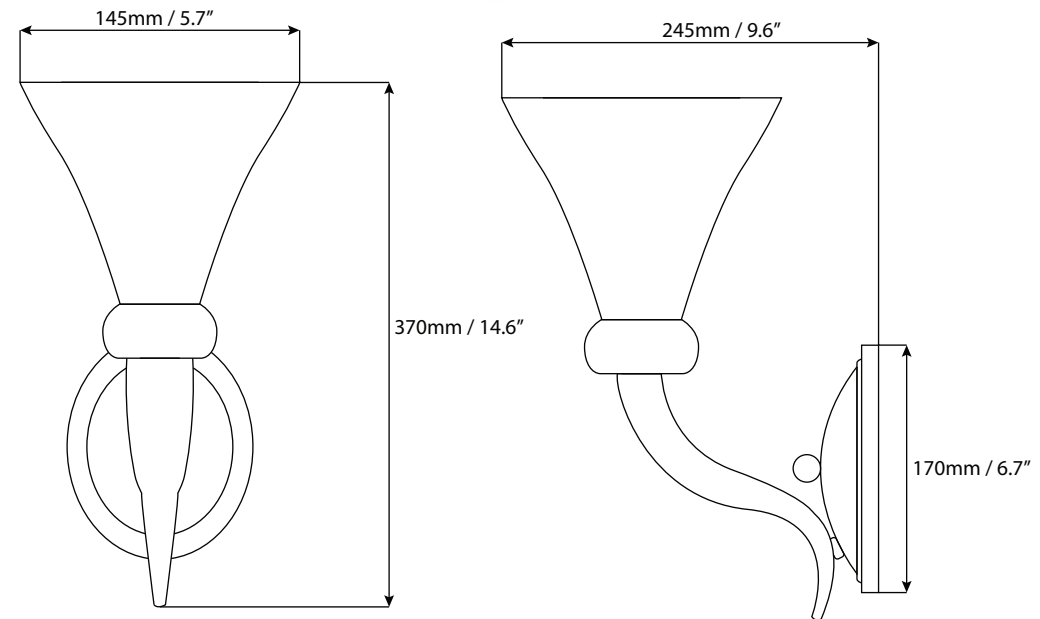

### Product Information

**Dimensions:** 145 x 370 x 245 mm / 5.7 x 14.6 x 9.6"

**Installation:** Wall mounted

**Light Source:** 60W-A19 Bulb

**Glass detail:** vase shape frosted amber glass shade

### Shipment Information AG

**Dimensions:** 26 x 22 x 24.5cm  
10.2" x 8.61" x 9.6"

**Net Weight:** 0.8 kg / 1.7 lbs

**Gross Weight:** 1.3 kg / 2.8 lbs

Measurements may vary +/- 1/4"