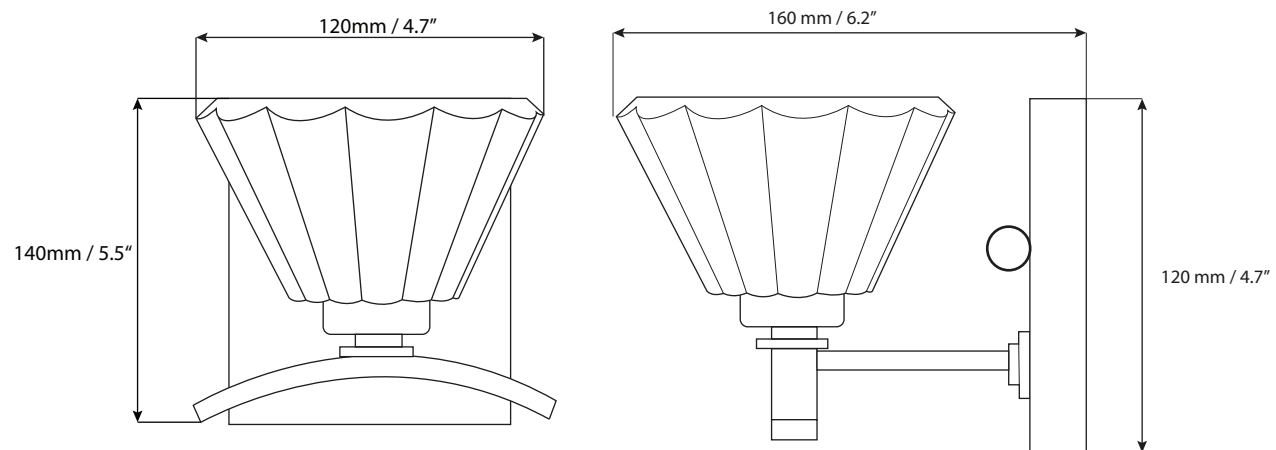

EL98891 SN

Product Description

Modern wall mounted 40W-G9 single light vanity light with combined frosted and clear diamond shape glass shade. Available in Satin Nickel finish.

Product Information

Dimensions: 120 x 140 x 160 mm / 4.7 x 5.5 x 6.2"

Installation: Wall mounted

Light Source: 40W-G9 Bulb

Glass detail: frosted and clear glass shade

Finishing Options

Satin Nickel

Shipment Information SN

Dimensions: 17 x 17 x 16cm
6.6" x 6.6" x 6.2"

Net Weight: 0.8 kg / 1.7 lbs

Gross Weight: 1 kg / 2.2 lbs

Measurements may vary +/- 1/4"