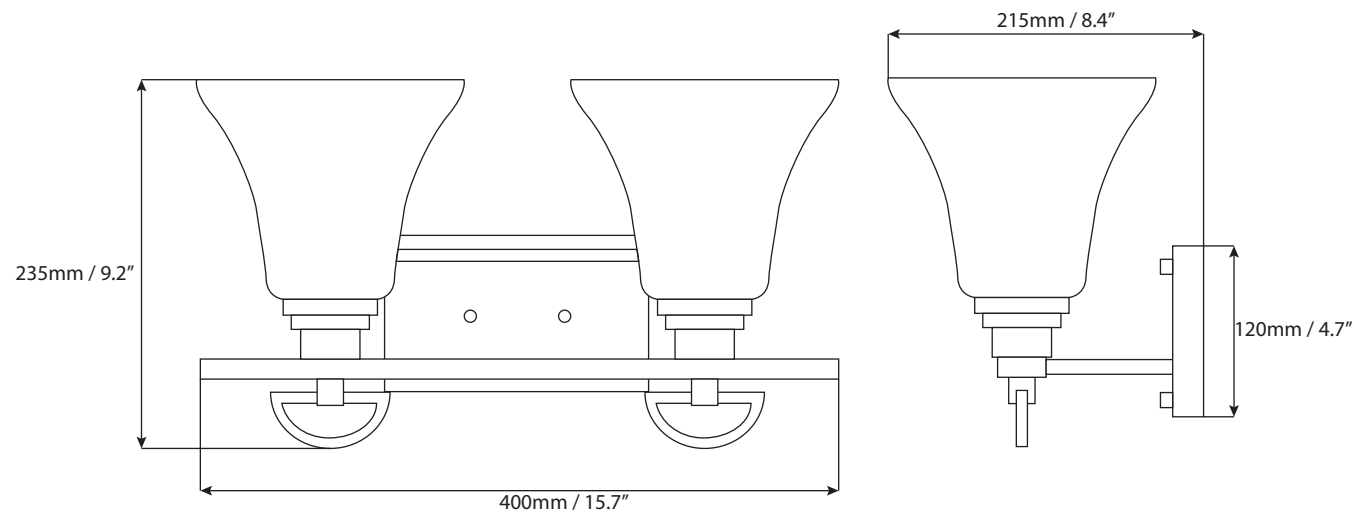

EL 98992 SN

Product Description

Modern wall mounted 60W-A19 double light vanity light with frosted white vase shape glass shades. Available in Satin Nickel finish.

Product Information

Dimensions: 400 x 235 x 215 mm / 15.7 x 9.2 x 8.4"

Installation: Wall mounted

Light Source: 60W-A19 Bulb

Glass detail: frosted white bell shape glass shade

Finishing Options

Satin Nickel

Shipment Information BG/DB

Dimensions: 42.5 x 32 x 18cm
16.7" x 12.5" x 7"

Net Weight: 1.8 kg / 3.9 lbs

Gross Weight: 2.7 kg / 5.9 lbs

Measurements may vary +/- 1/4"