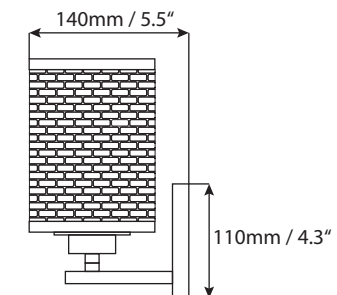

ELH11049M-4CH

Product Description

Modern wall mounted 60W-A19 four light vanity light with brick pattern metallic and cloth texture shades. Available in Chrome finish.

Product Information

Dimensions: 810 x 230 x 140 mm / 31.8 x 9 x 5.5"

Installation: Wall mounted

Light Source: 60W-A19 Bulb

Glass detail: brick pattern metallic and cloth texture shades.

Finishing Options

Chrome

Shipment Information CH

Dimensions: 82 x 20 x 22.5cm
32.2" x 7.8" x 8.8"

Net Weight: 2.8 kg / 6.1 lbs

Gross Weight: 3 kg / 6.6 lbs

Measurements may vary +/- 1/4"