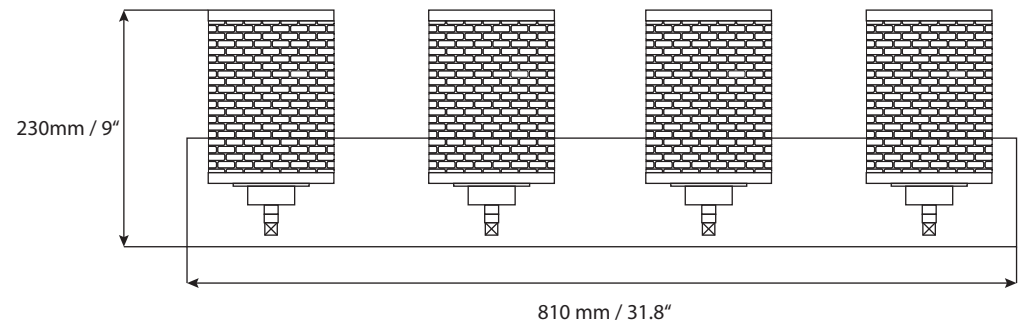

ELH11049M-4CH

Product Description

Modern wall mounted 60W-A19 four light vanity light with brick pattern metallic and cloth texture shades. Available in Chrome finish.

Product Information

Dimensions: 810 x 230 x 140 mm / 31.8 x 9 x 5.5"

Installation: Wall mounted

Light Source: 60W-A19 Bulb

Glass detail: brick pattern metallic and cloth texture shades.

Finishing Options

Chrome

Shipment Information CH

Dimensions: 82 x 20 x 22.5cm
32.2" x 7.8" x 8.8"

Net Weight: 2.8 kg / 6.1 lbs

Gross Weight: 3 kg / 6.6 lbs

Measurements may vary +/- 1/4"