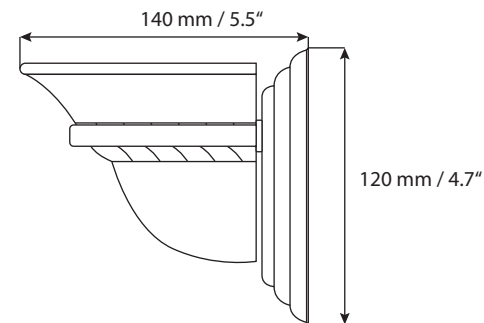

Dimensions: 1210 x 140 x 120 mm / 47.1 x 5.5 x 4.7"

Installation: Wall mounted

Light Source: 60W-A19 Bulb

Glass detail: ornamented frosted smoke glass shades.

Finishing Options

Chrome Satin Nickel

Shipment Information SN/CH

Dimensions: 124 x 17 x 17 cm
48" x 6.6" x 6.6"

Net Weight: 3.2 kg / 7 lbs

Gross Weight: 4.3 kg / 9.5 lbs

Measurements may vary +/- 1/4"