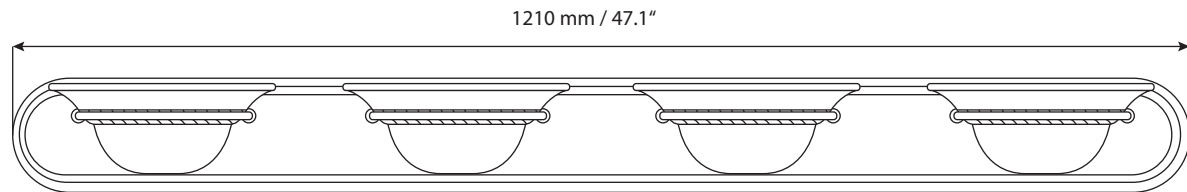

Dimensions: 1210 x 140 x 120 mm / 47.1 x 5.5 x 4.7"

Installation: Wall mounted

Light Source: 60W-A19 Bulb

Glass detail: ornamented frosted smoke glass shades.

Finishing Options

Chrome Satin Nickel

Shipment Information SN/CH

Dimensions: 124 x 17 x 17 cm
48" x 6.6" x 6.6"

Net Weight: 3.2 kg / 7 lbs

Gross Weight: 4.3 kg / 9.5 lbs

Measurements may vary +/- 1/4"