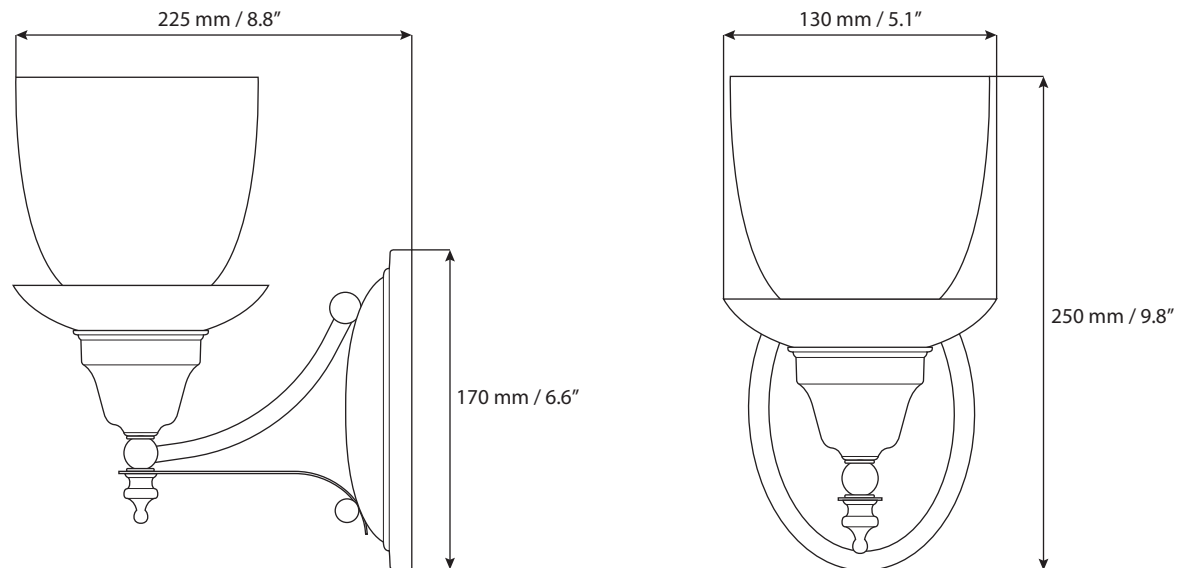

ELZ305M-1 OB

Product Description

Classic and elegant wall mounted 60W-A19 single light vanity light with cup shape white frosted glass shade. Available in Oxide bronze finish.

Product Information

Dimensions: 130 x 250 x 225 mm / 15.1 x 9.8 x 8.8"

Installation: Wall mounted

Light Source: 60W-A19 Bulb

Glass detail: cup shape white frosted glass shade

Finishing Options

Oxide Bronze

Shipment Information OB

Dimensions: 28 x 20 x 19cm
11" x 7.8" x 7.4"

Net Weight: 0.9 kg / 1.9 lbs

Gross Weight: 1.2 kg / 2.6 lbs

Measurements may vary +/- 1/4"