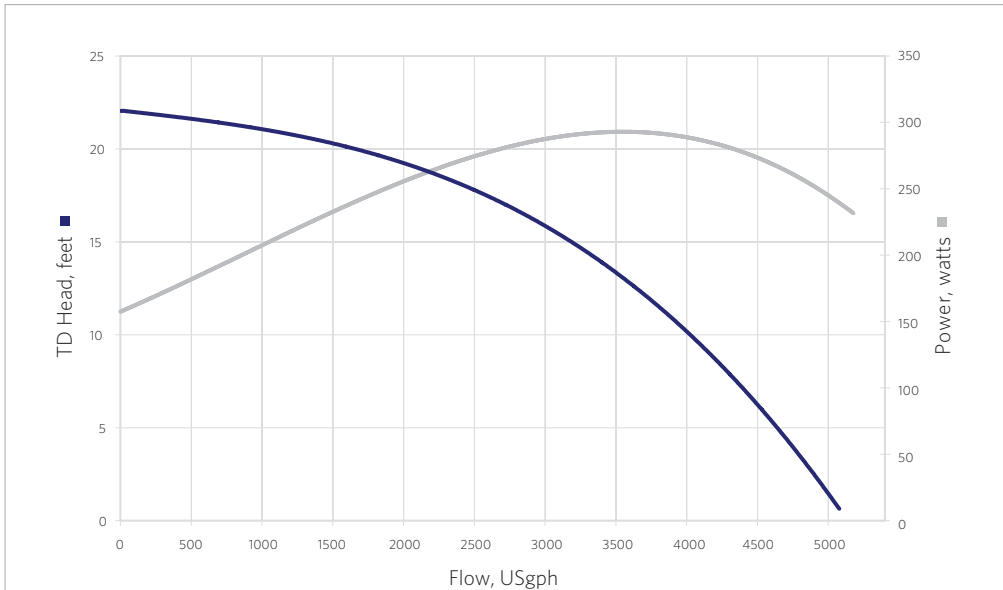

Sequence® 1000 Series - Model 5100SEQ22

The Classic! The 1000 series has set the standard by which all others are measured. Perfect blend of medium pressure and ample flow for the majority of ponds.

Flow At Total Dynamic Head	4'	8'	12'	16'	20'
GPM	79	71	63	50	28
GPH	4740	4260	3780	3000	1680

3 YEAR LIMITED WARRANTY

8 FOOT CORDSET

TEFC FANCOOLED MOTOR

MODEL	5100SEQ22
INLET	1.5"
DISCHARGE	1.5"
MAX FLOW (gph)	5100
MAX HEAD (feet)	22'
MAX POWER (watts)	293
MAX CURRENT (amps)	3.03
@ (volts)	115/230
MOTOR HP	1/3, 1/4, 1/6, 1/8
MOTOR TYPE	56J
MOTOR ENCLOSURE	TEFC
IMPELLER	6