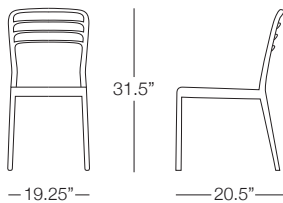

## LOUIE

Shown in Mustard Yellow Injection Plastic  
(Pieces may be available in different finishes. Please refer to the Materials section)

### Dining Chair

LOU301

#### SPECS & DIMENSIONS

Overall: w:19.25" d:20.5" h:31.5"  
Seat Height: 17.75" Arm Height: N/A  
Weight: 10 Lbs.

Notes: