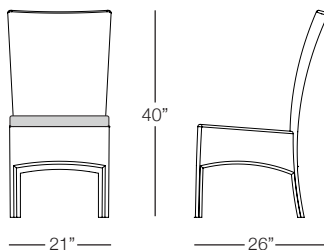

KANNOA

MARBELLA

Shown in Espresso Wicker and Natural Fabric
(Pieces may be available in different finishes. Please refer to the Materials section)

Dining Chair

MAR301

SPECS & DIMENSIONS

Overall: w:21" d:26" h:40"
Seat Height: 18" Arm Height: N/A
Weight: 15 Lbs.