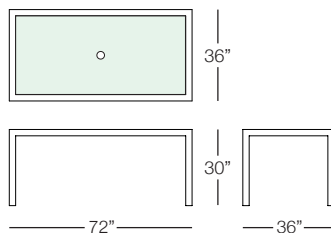

## MARBELLA

Shown in Espresso Wicker w/ Tempered Glass Top  
(Pieces may be available in different finishes. Please refer to the Materials section)

Dining Table 72"x 36"

MAR303

### SPECS & DIMENSIONS

Overall: w:72" d:36" h:30"  
Seat Height: N/A Arm Height: N/A  
Weight: 92 Lbs.

Notes: