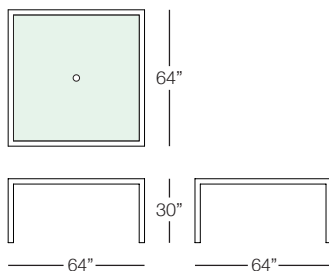

KANNOA

MARBELLA

Shown in Espresso Wicker w/ Tempered Glass Top
(Pieces may be available in different finishes. Please refer to the Materials section)

Dining Table 64"x 64"

MAR305

SPECS & DIMENSIONS

Overall: w:36" d:36" h:30"
Seat Height: N/A Arm Height: N/A
Weight: 55 Lbs.