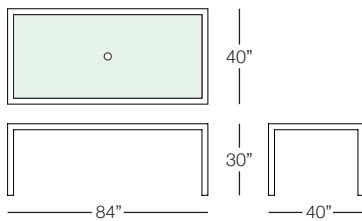

## MARBELLA

Shown in Espresso Wicker w/ Tempered Glass Top  
(Pieces may be available in different finishes. Please refer to the Materials section)

Dining Table 84"x 40"

MAR384

### SPECS & DIMENSIONS

Overall: w:84" d:40" h:30"  
Seat Height: N/A Arm Height: N/A  
Weight: 120 Lbs.

Notes: