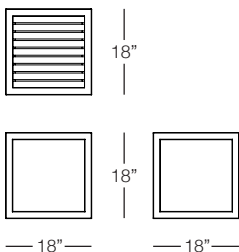

KANNOA

MARGARITA

Shown in Espresso Wicker and Gray Faux Teak
(Pieces may be available in different finishes. Please refer to the Materials section)

Side Table w/ Faux Teak

MGT501

SPECS & DIMENSIONS

Overall: w:18" d:18" h:18"
Seat Height: N/A Arm Height: N/A
Weight: 12 Lbs.