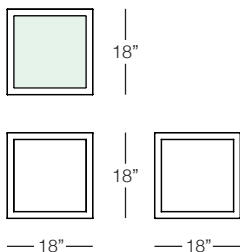

#### SPECS & DIMENSIONS

Overall: w:18" d:18" h:18"  
Seat Height: N/A Arm Height: N/A  
Weight: 10 Lbs.

Notes: