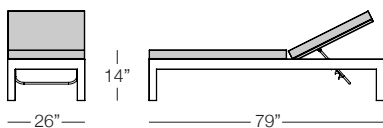

KANNOA

MONACO

Shown in Espresso Wicker and Natural Fabric
(Pieces may be available in different finishes. Please refer to the Materials section)

Chaise Lounge

MON201

SPECS & DIMENSIONS

Overall: w:79" d:26" h:14"
Seat Height: 14" Arm Height: N/A
Weight: 36 Lbs.