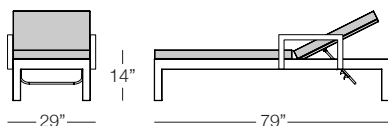

KANNOA

MONACO

Shown in Espresso Wicker and Natural Fabric
(Pieces may be available in different finishes. Please refer to the Materials section)

Chaise Lounge w/ Arms

MON211

SPECS & DIMENSIONS

Overall: w:79" d:26" h:14"
Seat Height: 14" Arm Height: 22"
Weight: 40 Lbs.