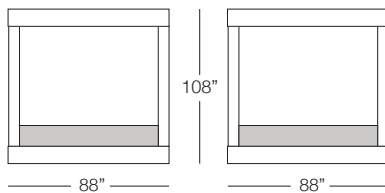

KANNOA

MONACO

Shown in Espresso Wicker and Natural Fabric
(Pieces may be available in different finishes. Please refer to the Materials section)

Daybed

MON217

SPECS & DIMENSIONS

Overall: w:88" d:88" h:108"
Seat Height: 15" Arm Height: N/A
Weight: 425 Lbs.