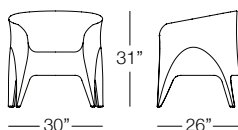

### SPECS & DIMENSIONS

Overall: w:30" d:26.25" h:31"  
Seat Height: 17.75" Arm Height: 26"  
Weight: N/A

Notes: