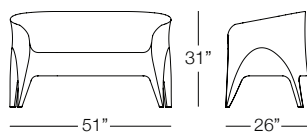

## ORBIT

Shown in Black Rotomolded Plastic

*(Pieces may be available in different finishes. Please refer to the Materials section)*

Loveseat

OBI102

### SPECS & DIMENSIONS

Overall: w:51" d:26.25" h:31"  
Seat Height: 17.75" Arm Height: 26"  
Weight: N/A

Notes: