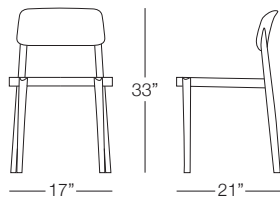

#### SPECS & DIMENSIONS

Overall: w:17.75" d:21" h:33"  
Seat Height: 18.5" Arm Height: N/A  
Weight: 9 Lbs.

Notes: