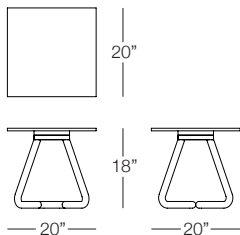

KANNOA

SARDINIA

Shown in Graphite Powder Coated Aluminum
(Pieces may be available in different finishes. Please refer to the Materials section)

Side Table

SAR501

SPECS & DIMENSIONS

Overall: w:20" d:20" h:18"
Seat Height: N/A Arm Height: N/A
Weight: 13 Lbs.