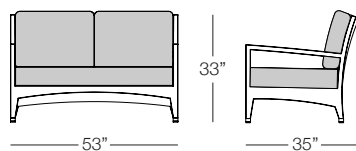

KANNOA

SAVANNAH

Shown in Espresso Wicker and Natural Fabric
(Pieces may be available in different finishes. Please refer to the Materials section)

Loveseat

SAV102

SPECS & DIMENSIONS

Overall: w:53" d:35" h:33"
Seat Height: 17.75" Arm Height: 24.75"
Weight: 59 Lbs.