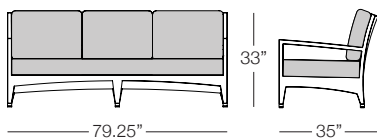

KANNOA

SAVANNAH

Shown in Espresso Wicker and Natural Fabric
(Pieces may be available in different finishes. Please refer to the Materials section)

Sofa

SAV103

SPECS & DIMENSIONS

Overall: w:79.25" d:35" h:33"
Seat Height: 17.75" Arm Height: 24.75"
Weight: 79 Lbs.