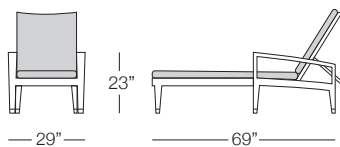

KANNOA

SAVANNAH

Shown in Espresso Wicker

(Pieces may be available in different finishes. Please refer to the Materials section)

Chaise Lounge

SAV211

SPECS & DIMENSIONS

Overall: w:69" d:29" h:23"
Seat Height: 13" Arm Height: 23"
Weight: 40 Lbs.