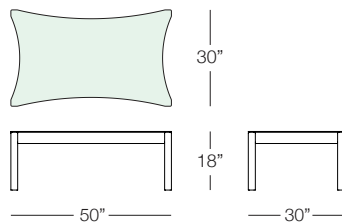

KANNOA

SOUTH BEACH

Shown in Espresso Wicker with Tempered Glass
(Pieces may be available in different finishes. Please refer to the Materials section)

Coffee Table

SBE502

SPECS & DIMENSIONS

Overall: w:50" d:30" h:18"
Seat Height: N/A Arm Height: N/A
Weight: 25 Lbs.