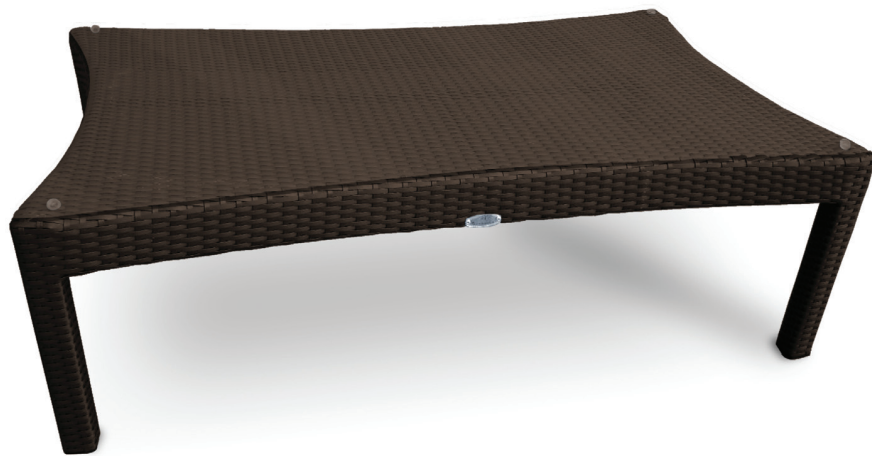

KANNOA

SOUTH BEACH

Shown in Espresso Wicker with Tempered Glass
(Pieces may be available in different finishes. Please refer to the Materials section)

Coffee Table

SBE502

SPECS & DIMENSIONS

Overall: w:50" d:30" h:18"
Seat Height: N/A Arm Height: N/A
Weight: 25 Lbs.

Notes:

MATERIALS & CERTIFICATIONS

- Aluminum: Powder Coated / Welded Joint
- Wicker: High Density Polymers
- Fabric: 100% Acrylic **sunbrella**
- Sling: PVC Sling **Serge Ferrari**
- Faux Wood: Polypropylene Slats
- Cement: Fiber Reinforced Cement
- Glass: Tempered Glass
- Plastic: Polypropylene & Polyethylene