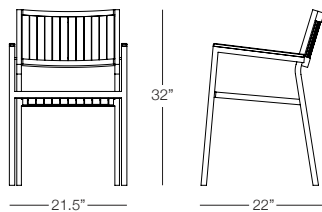

KANNOA

SICILIA

Shown in Anodized Aluminum and Gray Faux Teak
(This collection is only available in Anodized Aluminum and Gray Faux Teak)

Dining Chair w/ Arms

SIC301

SPECS & DIMENSIONS

Overall: w:21.5" d:22" h:32"
Seat Height: 18" Arm Height: 25"
Weight: 12 Lbs.