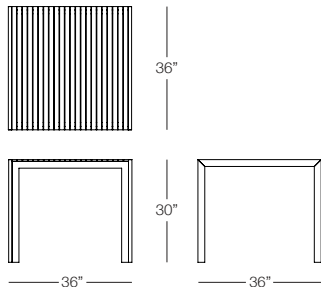

KANNOA

SICILIA

Shown in Anodized Aluminum and Gray Faux Teak
(This collection is only available in Anodized Aluminum and Gray Faux Teak)

Dining Table 36"x 36"

SIC304

SPECS & DIMENSIONS

Overall: w:36" d:36" h:30"
Seat Height: N/A Arm Height: N/A
Weight: 29 Lbs.