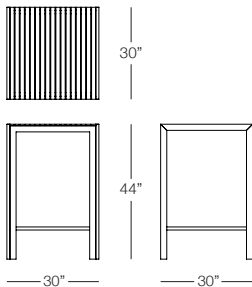

## SICILIA

Shown in Anodized Aluminum and Gray Faux Teak  
(This collection is only available in Anodized Aluminum and Gray Faux Teak)

Bar Table 30"x 30"

SIC320

### SPECS & DIMENSIONS

Overall: w:30" d:30" h:44"  
Seat Height: N/A Arm Height: N/A  
Weight: 33 Lbs.

Notes: