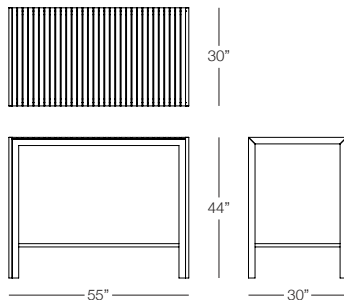

KANNOA

SICILIA

Shown in Anodized Aluminum and Gray Faux Teak
(This collection is only available in Anodized Aluminum and Gray Faux Teak)

Bar Table 55"x 30"

SIC321

SPECS & DIMENSIONS

Overall: w:55" d:30" h:44"
Seat Height: N/A Arm Height: N/A
Weight: 53 Lbs.