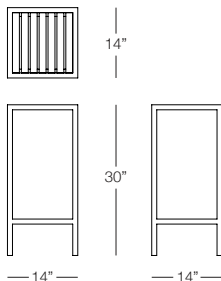

KANNOA

SICILIA

Shown in Anodized Aluminum and Gray Faux Teak
(This collection is only available in Anodized Aluminum and Gray Faux Teak)

Barstool

SIC401

SPECS & DIMENSIONS

Overall: w:14" d:14" h:30"
Seat Height: 30" Arm Height: N/A
Weight: 10 Lbs.