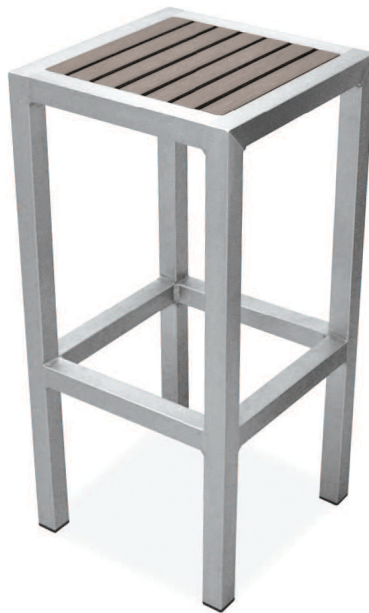

KANNOA

SICILIA

Shown in Anodized Aluminum and Gray Faux Teak
(This collection is only available in Anodized Aluminum and Gray Faux Teak)

Barstool

SIC401

SPECS & DIMENSIONS

Overall: w:14" d:14" h:30"
Seat Height: 30" Arm Height: N/A
Weight: 10 Lbs.

Notes:

MATERIALS & CERTIFICATIONS

- Aluminum: Powder Coated / Welded Joint
- Wicker: High Density Polymers
- Fabric: 100% Acrylic **sunbrella**
- Sling: PVC Sling **Serge Ferrari**
- Faux Wood: Polypropylene Slats
- Cement: Fiber Reinforced Cement
- Glass: Tempered Glass
- Plastic: Polypropylene & Polyethylene