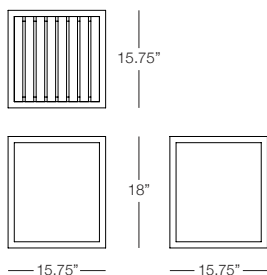

KANNOA

SICILIA

Shown in Anodized Aluminum and Gray Faux Teak
(This collection is only available in Anodized Aluminum and Gray Faux Teak)

Side Table

SIC501

SPECS & DIMENSIONS

Overall: w:15.75" d:15.75" h:18"
Seat Height: N/A Arm Height: N/A
Weight: 5 Lbs.