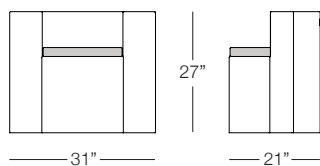

KANNOA

SENECA

Shown in Espresso Wicker and Natural Fabric
(Pieces may be available in different finishes. Please refer to the Materials section)

Dining Chair

SNC301

SPECS & DIMENSIONS

Overall: w:31" d:21" h:27"
Seat Height: 19" Arm Height: N/A
Weight: 12 Lbs.