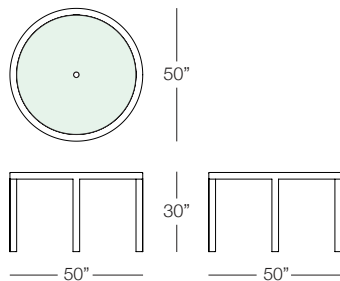

KANNOA

SENECA

Shown in Espresso Wicker with Tempered Glass
(Pieces may be available in different finishes. Please refer to the Materials section)

Dining Table

SNC303

SPECS & DIMENSIONS

Overall: dia:50" h:30"
Seat Height: N/A Arm Height: N/A
Weight: 58 Lbs.