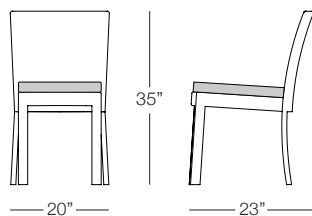

#### SPECS & DIMENSIONS

Overall: w:20" d:23" h:35"  
Seat Height: 17" Arm Height: N/A  
Weight: 6 Lbs.

Notes: