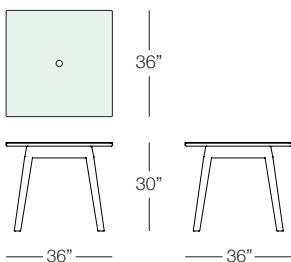

KANNOA

SENNA

Shown in Espresso Wicker with Tempered Glass
(Pieces may be available in different finishes. Please refer to the Materials section)

Square Dining Table

SNN304

SPECS & DIMENSIONS

Overall: w:36" d:36" h:30"
Seat Height: N/A Arm Height: N/A
Weight: 59 Lbs.