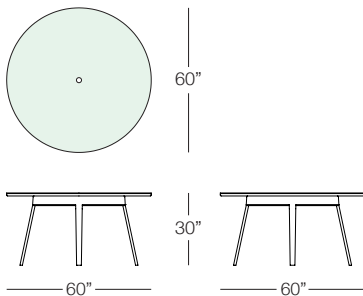

KANNOA

SENNA

Shown in Espresso Wicker with Tempered Glass
(Pieces may be available in different finishes. Please refer to the Materials section)

Round Dining Table

SNN306

SPECS & DIMENSIONS

Overall: dia:60" h:30"
Seat Height: N/A Arm Height: N/A
Weight: 80 Lbs.