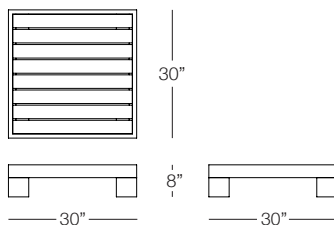

KANNOA

SUNSET

Shown in Teak Wood

(Pieces may be available in different finishes. Please refer to the Materials section)

Coffee Table

SUN502

SPECS & DIMENSIONS

Overall: w:30" d:30" h:8"
Seat Height: N/A Arm Height: N/A
Weight: 35 Lbs.