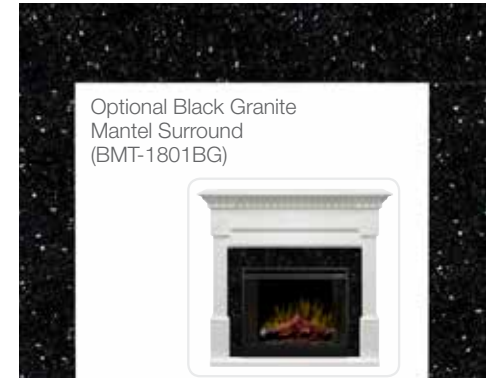

## Pick Your Finish:

**BM3033-1801W**

White

**BM3033-1801RO**

Rift Oak

**BM3033-1801BW**

Burnished Walnut

Cabinet style  
surface-mounted  
**BM3033-1801VW**  
Shown with BFSL33 firebox  
and BMT-1801TR surround

## Finishes

Furniture-grade, multi-step finishes and premium wood veneers ensure quality and longevity.

White  
**BM3033-1801W**

Rift Oak  
**BM3033-1801RO**

Burnished Walnut  
**BM3033-1801BW**

## Surround

Optional Black Granite  
Mantel Surround  
(BMT-1801BG)

Optional Travertine Mantel  
Surround  
(BMT-1801TR)

Your authorized Dimplex dealer:

For more information and product specifications, please visit [dimplex.com](http://dimplex.com)