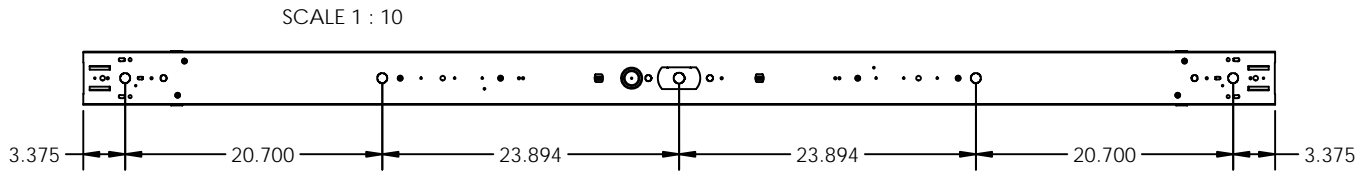

CONSTRUCTION

Retrofit kit is made of a premium and standard full specular enhanced white code gauge steel.

DIMENSIONS

4RB421 - 48"L x 4.25"W

4RB501 - 48"L x 5.00"W

8RB421 - 96"L x 4.25"W

8RB501 - 96"L x 5.00"W

CATALOG# : _____

Series 4RB/8RB

PROJECT : _____

LED Retrofit Kit for Strip Body

TYPE : _____

PRODUCT NUMBERS

4RB

SERIES	WIDTH		WATTAGE & LUMENS		DRIVER		COLOR	
4RB Retrofit Kit for 4ft Strip	421	4.25" Width	F24W3500L	24 Watts 3500 Lumens	DMV 0-10V Dimming G120 Triac/ELV Dimming at 120V only	30K 35K 40K 50K	3000K	3500K
	501	5.00" Width	F30W4300L	30 Watts 4300 Lumens			4000K	5000K
			F35W4900L	35 Watts 4900 Lumens				
			F48W6500L	48 Watts 6500 Lumens				
			F57W7900L	57 Watts 7900 Lumens				
			_____ *	_____ *				