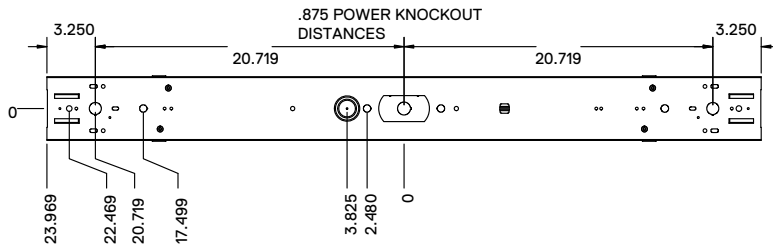

CATALOG# :

Series 4RB/8RB

PROJECT :

LED Retrofit Kit for Strip Body

TYPE :

DRAWINGS & IMAGES

4RB