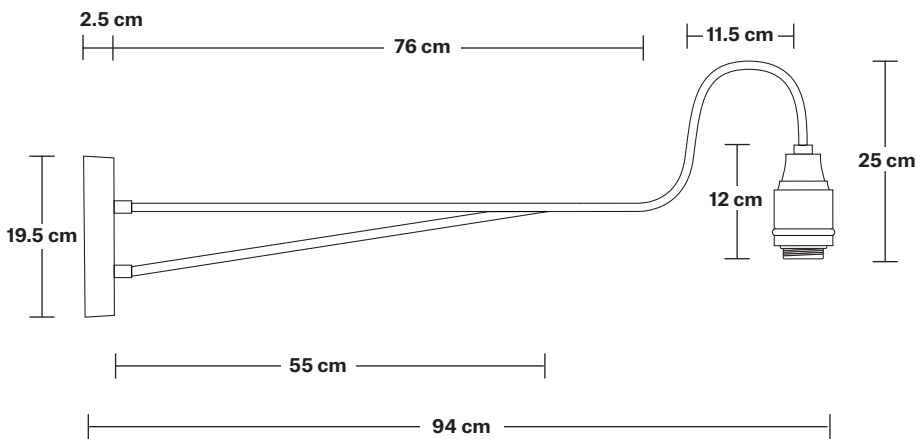

Wall mount screws not included.

Wall mount rose: Pewter.

DIMENSIONS

Shade Diameter: 44 cm / 17.3"

Shade Height (no holder): 24.5 cm / 9.6"

Holder Diameter: 6 cm / 2.3"

Holder Height: 25 cm / 9.8"

Wall Plate Height: 19.5 cm / 7.6"

Wall Plate Width: 10 cm / 3.9"

Wall Plate Depth: 2.5 cm / 0.9"

INDUSTVILLE

Dome - 17 Inch - Shade Only

Product Code: D17-SO

H: 24.5 cm x W: 44 cm x D: 44 cm

SPECIFICATIONS

We meet all UK and EU lighting and safety regulations.

DIMENSIONS

Shade Diameter: 44 cm / 17.3"

Shade Height (no holder): 24.5 cm / 9.6"

Long Arm Wall Holder

Product Code: LA-WL-P

H: 25 cm x W: 10 cm x D: 94 cm

SPECIFICATIONS

We meet all UK and EU lighting and safety regulations.

INFORMATION

Finishes: Pewter.

Ready to be installed, installation required.

Wall mount screws not included.

Wall mount rose: Pewter.

DIMENSIONS

Holder Diameter: 94 cm / 37"

Holder Height: 25 cm / 9.8"