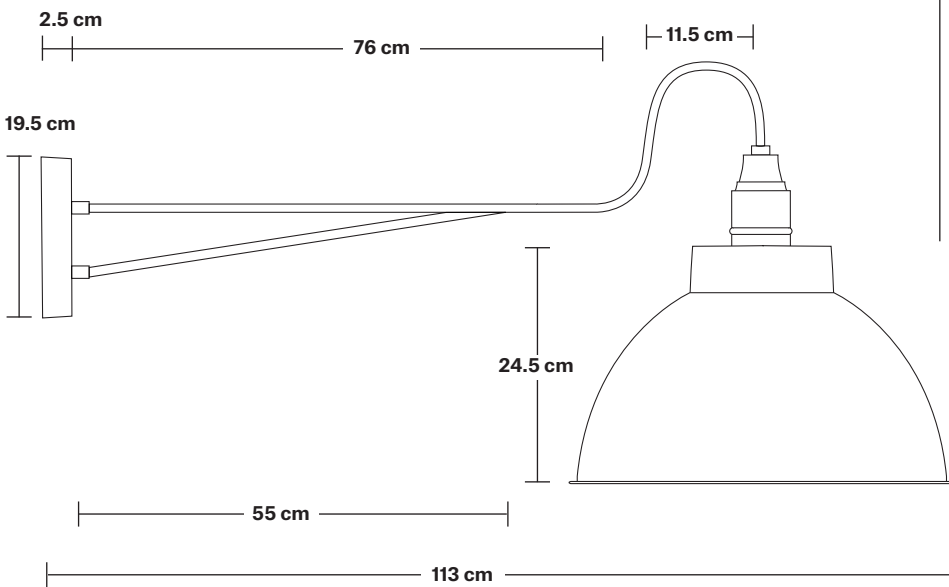

Long Arm Dome Wall Light - 17 Inch

Product Code: LA-DWL17

H: 47.5 cm x W: 44 cm x D: 113 cm

SPECIFICATIONS

We meet all UK and EU lighting and safety regulations.

Our products are hand finished to ensure an authentic vintage look and therefore they may vary slightly from those shown in the images.

Wall mount screws not included.

Wall mount rose: Pewter.

DIMENSIONS

Shade Diameter: 44 cm / 17.3"

Shade Height (no holder): 24.5 cm / 9.6"

Holder Diameter: 6 cm / 2.3"

Holder Height: 25 cm / 9.8"

Wall Plate Height: 19.5 cm / 7.6"

Wall Plate Width: 10 cm / 3.9"

Wall Plate Depth: 2.5 cm / 0.9"

INDUSTVILLE

Dome - 17 Inch - Shade Only

Product Code: D17-SO

H: 24.5 cm x W: 44 cm x D: 44 cm

SPECIFICATIONS

We meet all UK and EU lighting and safety regulations.

DIMENSIONS

Shade Diameter: 44 cm / 17.3"

Shade Height (no holder): 24.5 cm / 9.6"

Long Arm Wall Holder

Product Code: LA-WL-P

H: 25 cm x W: 10 cm x D: 94 cm

SPECIFICATIONS

We meet all UK and EU lighting and safety regulations.