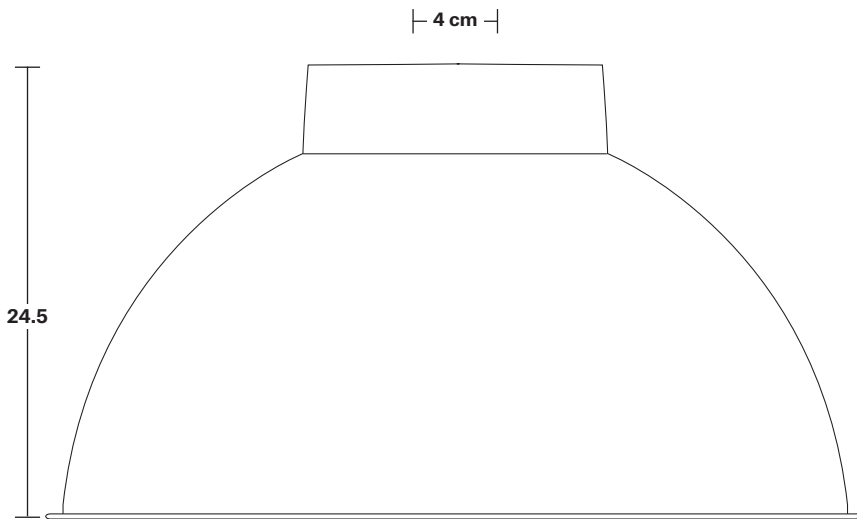

Long Arm Dome Wall Light - 17 Inch

Product Code: LA-DWL17

H: 47.5 cm x W: 44 cm x D: 113 cm

SPECIFICATIONS

We meet all UK and EU lighting and safety regulations.

Our products are hand finished to ensure an authentic vintage look and therefore they may vary slightly from those shown in the images.

Wall mount screws not included.

Wall mount rose: Pewter.

DIMENSIONS

Shade Diameter: 44 cm / 17.3"

Shade Height (no holder): 24.5 cm / 9.6"

Holder Diameter: 6 cm / 2.3"

Holder Height: 25 cm / 9.8"

Wall Plate Height: 19.5 cm / 7.6"

Wall Plate Width: 10 cm / 3.9"

Wall Plate Depth: 2.5 cm / 0.9"

INDUSTVILLE

Dome - 17 Inch - Shade Only

Product Code: D17-SO

H: 24.5 cm x W: 44 cm x D: 44 cm

SPECIFICATIONS

We meet all UK and EU lighting and safety regulations.

DIMENSIONS

Shade Diameter: 44 cm / 17.3"

Shade Height (no holder): 24.5 cm / 9.6"

Long Arm Wall Holder

Product Code: LA-WL-P

H: 25 cm x W: 10 cm x D: 94 cm

SPECIFICATIONS

We meet all UK and EU lighting and safety regulations.