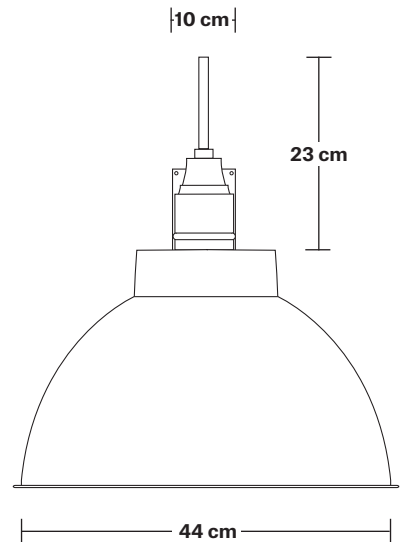

Long Arm Dome Wall Light - 17 Inch

Product Code: LA-DWL17

H: 47.5 cm x W: 44 cm x D: 113 cm

SPECIFICATIONS

We meet all UK and EU lighting and safety regulations.

Our products are hand finished to ensure an authentic vintage look and therefore they may vary slightly from those shown in the images.

Wall mount screws not included.

Wall mount rose: Pewter.

DIMENSIONS

Shade Diameter: 44 cm / 17.3"

Shade Height (no holder): 24.5 cm / 9.6"

Holder Diameter: 6 cm / 2.3"

Holder Height: 25 cm / 9.8"

Wall Plate Height: 19.5 cm / 7.6"

Wall Plate Width: 10 cm / 3.9"

Wall Plate Depth: 2.5 cm / 0.9"

INDUSTVILLE

Dome - 17 Inch - Shade Only

Product Code: D17-SO

H: 24.5 cm x W: 44 cm x D: 44 cm

SPECIFICATIONS

We meet all UK and EU lighting and safety regulations.

DIMENSIONS

Shade Diameter: 44 cm / 17.3"

Shade Height (no holder): 24.5 cm / 9.6"

INDUSTVILLE

Long Arm Wall Holder

Product Code: LA-WL-P

H: 25 cm x W: 10 cm x D: 94 cm

SPECIFICATIONS