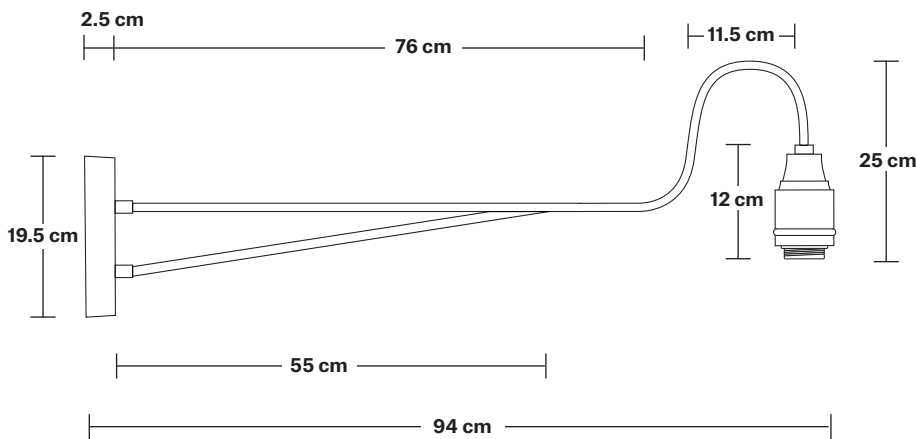

Wall mount screws not included.

Wall mount rose: Pewter.

DIMENSIONS

Shade Diameter: 44 cm / 17.3"

Shade Height (no holder): 24.5 cm / 9.6"

Holder Diameter: 6 cm / 2.3"

Holder Height: 25 cm / 9.8"

Wall Plate Height: 19.5 cm / 7.6"

Wall Plate Width: 10 cm / 3.9"

Wall Plate Depth: 2.5 cm / 0.9"

INDUSTVILLE

Dome - 17 Inch - Shade Only

Product Code: D17-SO

H: 24.5 cm x W: 44 cm x D: 44 cm

SPECIFICATIONS

We meet all UK and EU lighting and safety regulations.

DIMENSIONS

Shade Diameter: 44 cm / 17.3"

Shade Height (no holder): 24.5 cm / 9.6"

INDUSTVILLE

Long Arm Wall Holder

Product Code: LA-WL-P

H: 25 cm x W: 10 cm x D: 94 cm

SPECIFICATIONS

Weight: 1.5 kg

INFORMATION

Finishes: Pewter.

Ready to be installed, installation required.

Wall mount screws not included.

Wall mount rose: Pewter.

DIMENSIONS

Holder Diameter: 94 cm / 37"