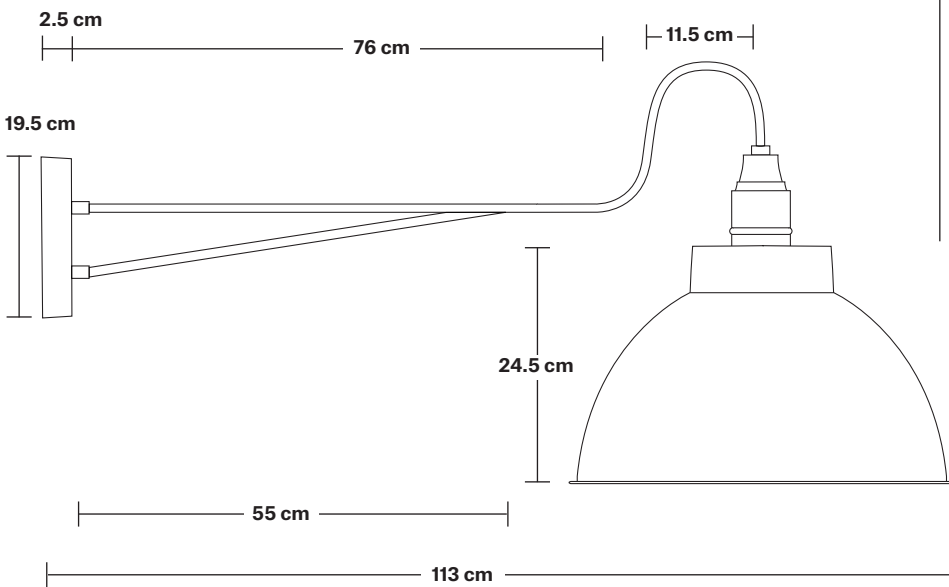

Long Arm Dome Wall Light - 17 Inch

Product Code: LA-DWL17

H: 47.5 cm x W: 44 cm x D: 113 cm

SPECIFICATIONS

We meet all UK and EU lighting and safety regulations.

Our products are hand finished to ensure an authentic vintage look and therefore they may vary slightly from those shown in the images.

Wall mount screws not included.

Wall mount rose: Pewter.

DIMENSIONS

Shade Diameter: 44 cm / 17.3"

Shade Height (no holder): 24.5 cm / 9.6"

Holder Diameter: 6 cm / 2.3"

Holder Height: 25 cm / 9.8"

Wall Plate Height: 19.5 cm / 7.6"

Wall Plate Width: 10 cm / 3.9"

Wall Plate Depth: 2.5 cm / 0.9"

INDUSTVILLE

Dome - 17 Inch - Shade Only

Product Code: D17-SO

H: 24.5 cm x W: 44 cm x D: 44 cm

SPECIFICATIONS

We meet all UK and EU lighting and safety regulations.

DIMENSIONS

Shade Diameter: 44 cm / 17.3"

Shade Height (no holder): 24.5 cm / 9.6"

INDUSTVILLE

Long Arm Wall Holder

Product Code: LA-WL-P

H: 25 cm x W: 10 cm x D: 94 cm

SPECIFICATIONS