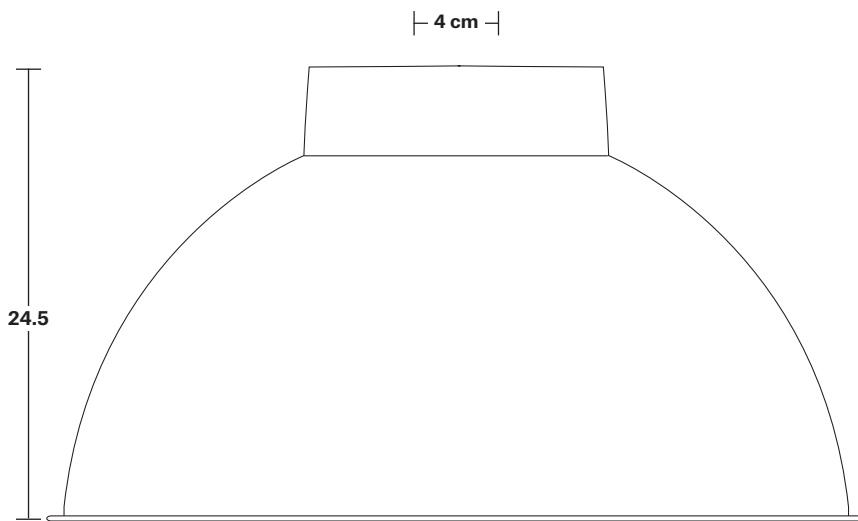

Long Arm Dome Wall Light - 17 Inch

Product Code: LA-DWL17

H: 47.5 cm x W: 44 cm x D: 113 cm

SPECIFICATIONS

We meet all UK and EU lighting and safety regulations.

Our products are hand finished to ensure an authentic vintage look and therefore they may vary slightly from those shown in the images.

Wall mount screws not included.

Wall mount rose: Pewter.

DIMENSIONS

Shade Diameter: 44 cm / 17.3"

Shade Height (no holder): 24.5 cm / 9.6"

Holder Diameter: 6 cm / 2.3"

Holder Height: 25 cm / 9.8"

Wall Plate Height: 19.5 cm / 7.6"

Wall Plate Width: 10 cm / 3.9"

Wall Plate Depth: 2.5 cm / 0.9"

INDUSTVILLE

Dome - 17 Inch - Shade Only

Product Code: D17-SO

H: 24.5 cm x W: 44 cm x D: 44 cm

SPECIFICATIONS

We meet all UK and EU lighting and safety regulations.

DIMENSIONS

Shade Diameter: 44 cm / 17.3"

Shade Height (no holder): 24.5 cm / 9.6"

INDUSTVILLE

Long Arm Wall Holder

Product Code: LA-WL-P

H: 25 cm x W: 10 cm x D: 94 cm

SPECIFICATIONS