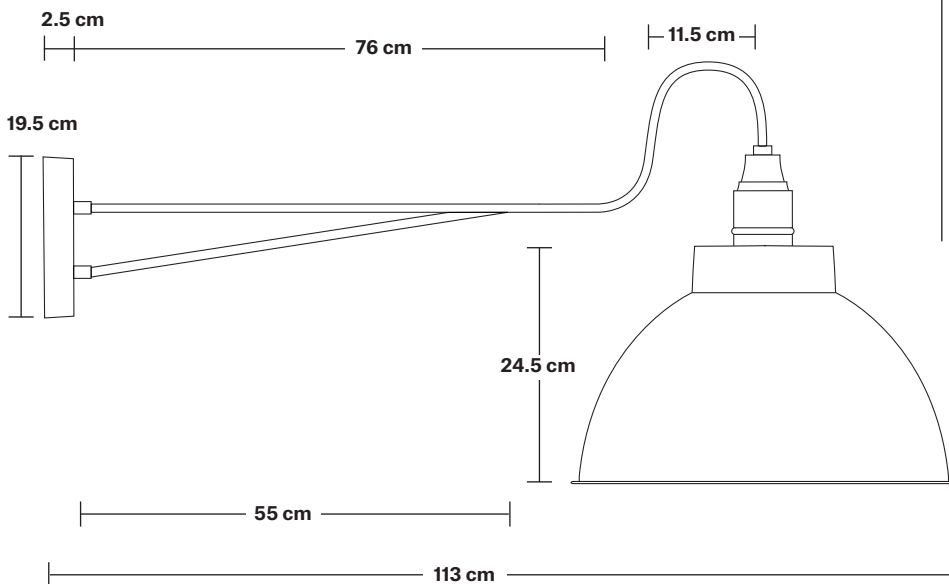

# Long Arm Dome Wall Light - 17 Inch

Product Code: LA-DWL17

H: 47.5 cm x W: 44 cm x D: 113 cm

## DIMENSIONS

Shade Diameter: 44 cm / 17.3"

Shade Height (no holder): 24.5 cm / 9.6"

Holder Diameter: 6 cm / 2.3"

Holder Height: 25 cm / 9.8"

Wall Plate Height: 19.5 cm / 7.6"

Wall Plate Width: 10 cm / 3.9"

## DIMENSIONS

Shade Diameter: 44 cm / 17.3"

Shade Height (no holder): 24.5 cm / 9.6"

## DIMENSIONS

Holder Diameter: 94 cm / 37"

Holder Height: 25 cm / 9.8"

Holder Width: 6 cm / 2.3"

Wall Plate Height: 19.5 cm / 7.6"

Wall Plate Width: 10 cm / 3.9"

Wall Plate Depth: 2.5 cm / 0.9"

INDUSTVILLE