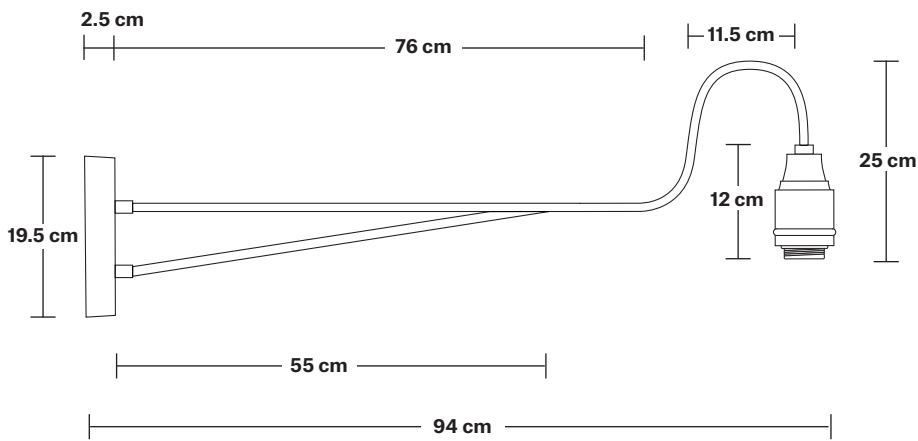

## DIMENSIONS

Shade Diameter: 44 cm / 17.3"

Shade Height (no holder): 24.5 cm / 9.6"

Holder Diameter: 6 cm / 2.3"

Holder Height: 25 cm / 9.8"

Wall Plate Height: 19.5 cm / 7.6"

Wall Plate Width: 10 cm / 3.9"

## DIMENSIONS

Shade Diameter: 44 cm / 17.3"

Shade Height (no holder): 24.5 cm / 9.6"

# Long Arm Wall Holder

Product Code: LA-WL-P

H: 25 cm x W: 10 cm x D: 94 cm

## DIMENSIONS

Holder Diameter: 94 cm / 37"

Holder Height: 25 cm / 9.8"

Holder Width: 6 cm / 2.3"

Wall Plate Height: 19.5 cm / 7.6"

Wall Plate Width: 10 cm / 3.9"

Wall Plate Depth: 2.5 cm / 0.9"

INDUSTVILLE