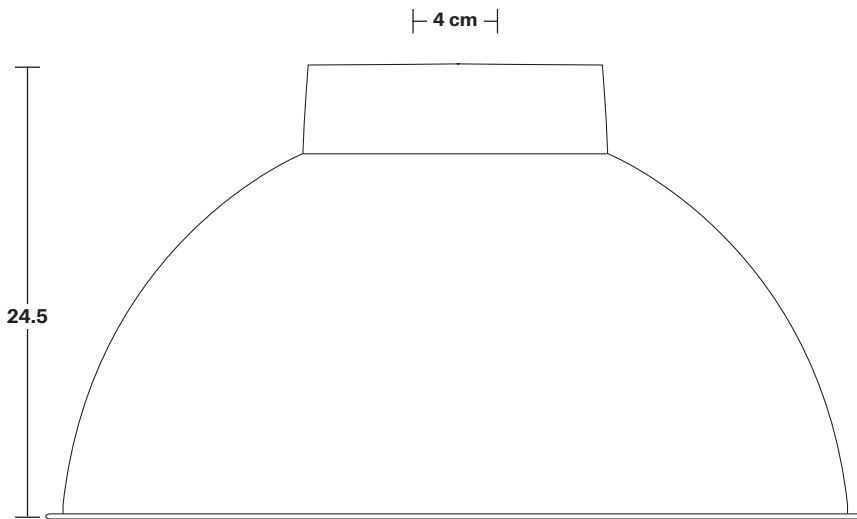

## DIMENSIONS

Shade Diameter: 44 cm / 17.3"

Shade Height (no holder): 24.5 cm / 9.6"

Holder Diameter: 6 cm / 2.3"

Holder Height: 25 cm / 9.8"

Wall Plate Height: 19.5 cm / 7.6"

Wall Plate Width: 10 cm / 3.9"

# Dome - 17 Inch - Shade Only

Product Code: D17-SO

H: 24.5 cm x W: 44 cm x D: 44 cm

## DIMENSIONS

Shade Diameter: 44 cm / 17.3"

Shade Height (no holder): 24.5 cm / 9.6"