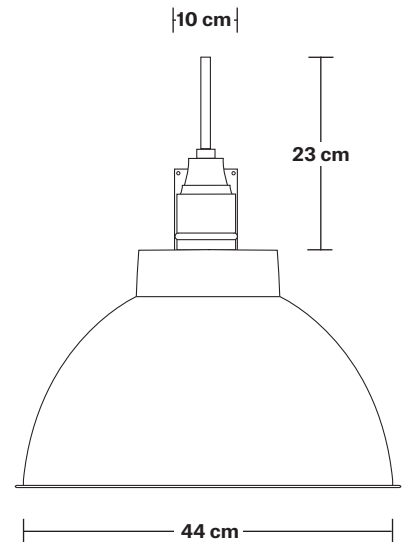

# Long Arm Dome Wall Light - 17 Inch

Product Code: LA-DWL17

H: 47.5 cm x W: 44 cm x D: 113 cm

## DIMENSIONS

Shade Diameter: 44 cm / 17.3"

Shade Height (no holder): 24.5 cm / 9.6"

Holder Diameter: 6 cm / 2.3"

Holder Height: 25 cm / 9.8"

Wall Plate Height: 19.5 cm / 7.6"

Wall Plate Width: 10 cm / 3.9"

## DIMENSIONS

Shade Diameter: 44 cm / 17.3"

Shade Height (no holder): 24.5 cm / 9.6"

## DIMENSIONS

Holder Diameter: 94 cm / 37"

Holder Height: 25 cm / 9.8"

Holder Width: 6 cm / 2.3"

Wall Plate Height: 19.5 cm / 7.6"

Wall Plate Width: 10 cm / 3.9"

Wall Plate Depth: 2.5 cm / 0.9"

INDUSTVILLE