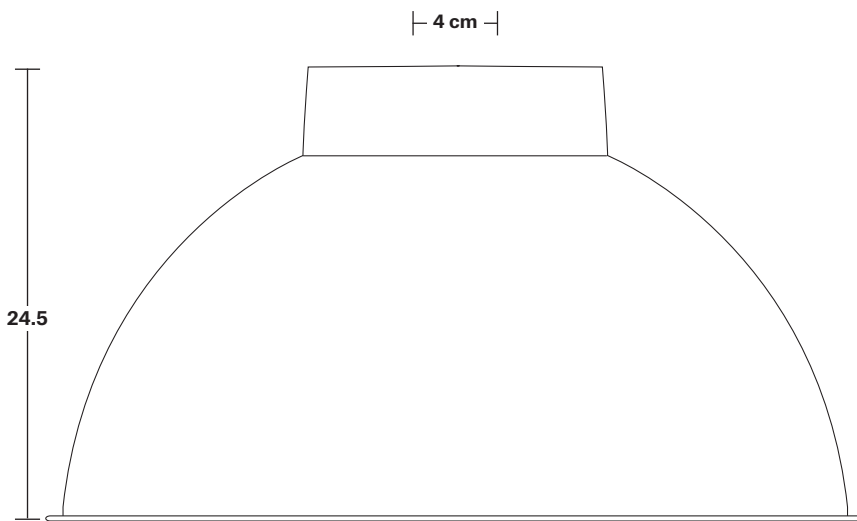

Sleek Dome Pendant - 17 Inch

Product Code: SL-DP17

H: 34.5 cm x W: 44 cm x D: 44 cm

SPECIFICATIONS

We meet all UK and EU lighting and safety regulations.

Our products are hand finished to ensure an authentic vintage look and therefore they may vary slightly from those shown in the images.

Holder Diameter: 4 cm / 1.6"

Holder Height: 10 cm / 4.1"

Ceiling Rose Diameter: 8 cm / 3"

Ceiling Rose Height: 2 cm / 0.8"

INDUSTVILLE

Dome - 17 Inch - Shade Only

Product Code: D17-SO

H: 24.5 cm x W: 44 cm x D: 44 cm

Shade weight: 1.3kg

INFORMATION

Finishes: Brass, Pewter, Copper & Pewter, Brass & Pewter.

DIMENSIONS

Shade Diameter: 44 cm / 17.3"

Shade Height (no holder): 24.5 cm / 9.6"

Sleek Edison ES E27 Bulb Holder

Product Code: SL-EBH

H: 7.1 cm x W: 4.5 cm x D: 4.5 cm

SPECIFICATIONS

We meet all UK and EU lighting and safety regulations.

Our products are hand finished to ensure an authentic vintage look and therefore they may vary slightly from those shown in the images.