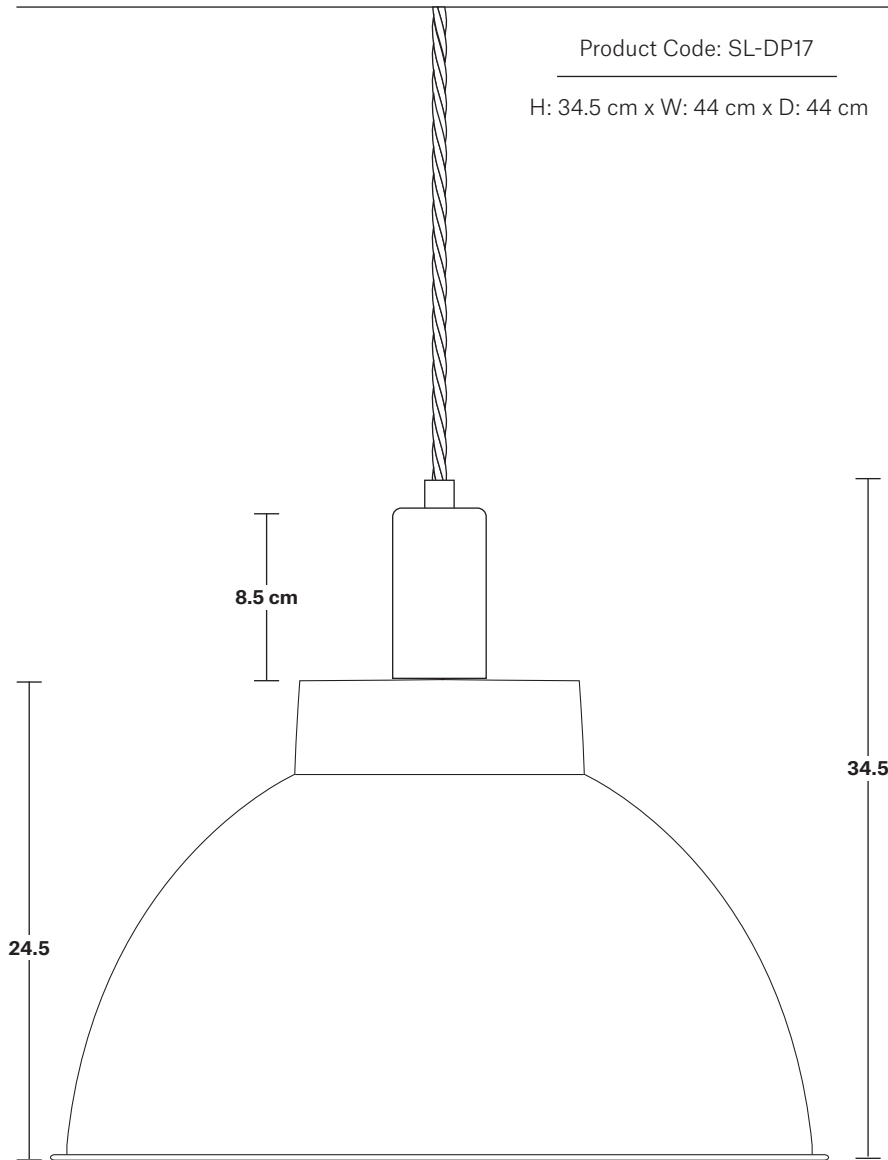

Sleek Dome Pendant - 17 Inch

Product Code: SL-DP17

H: 34.5 cm x W: 44 cm x D: 44 cm

SPECIFICATIONS

We meet all UK and EU lighting and safety regulations.

Our products are hand finished to ensure an authentic vintage look and therefore they may vary slightly from those shown in the images.

Bulb required: Standard screw (E27) fitting, max 25W.

Shade weight: 2.1 kg | **Holder weight:** 0.2 kg

Maximum weight: 2.3 kg

INFORMATION

Finishes: Brass, Pewter, Copper, Copper & Pewter, Brass & Pewter.

Ready to be installed, installation required.

Wall mount screws not included.

Holders available: Brass, Pewter, Copper.

Flex: 1m Black Twisted Fabric Flex.

Ceiling rose: Brass, Pewter and Copper.

DIMENSIONS

Shade Diameter: 44 cm / 17.3"

Shade Height (no holder): 24.5 cm / 9.6"

Holder Diameter: 4 cm / 1.6"

Holder Height: 10 cm / 4.1"

Ceiling Rose Diameter: 8 cm / 3"

Ceiling Rose Height: 2 cm / 0.8"

INDUSTVILLE

Dome - 17 Inch - Shade Only

Product Code: D17-SO

H: 24.5 cm x W: 44 cm x D: 44 cm