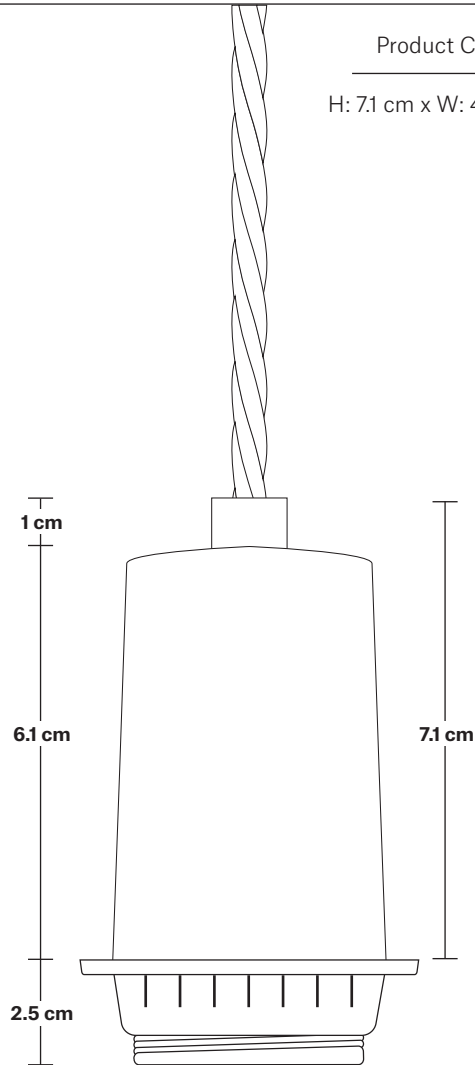

Sleek Dome Pendant - 17 Inch

Product Code: SL-DP17

H: 34.5 cm x W: 44 cm x D: 44 cm

SPECIFICATIONS

We meet all UK and EU lighting and safety regulations.

Our products are hand finished to ensure an authentic vintage look and therefore they may vary slightly from those shown in the images.

Holder Diameter: 4 cm / 1.6"

Holder Height: 10 cm / 4.1"

Ceiling Rose Diameter: 8 cm / 3"

Ceiling Rose Height: 2 cm / 0.8"

INDUSTVILLE

Dome - 17 Inch - Shade Only

Product Code: D17-SO

H: 24.5 cm x W: 44 cm x D: 44 cm

Shade weight: 1.3kg

INFORMATION

Finishes: Brass, Pewter, Copper & Pewter, Brass & Pewter.

DIMENSIONS

Shade Diameter: 44 cm / 17.3"

Shade Height (no holder): 24.5 cm / 9.6"

Sleek Edison ES E27 Bulb Holder

Product Code: SL-EBH

H: 7.1 cm x W: 4.5 cm x D: 4.5 cm

SPECIFICATIONS

We meet all UK and EU lighting and safety regulations.

Our products are hand finished to ensure an authentic vintage look and therefore they may vary slightly from those shown in the images.