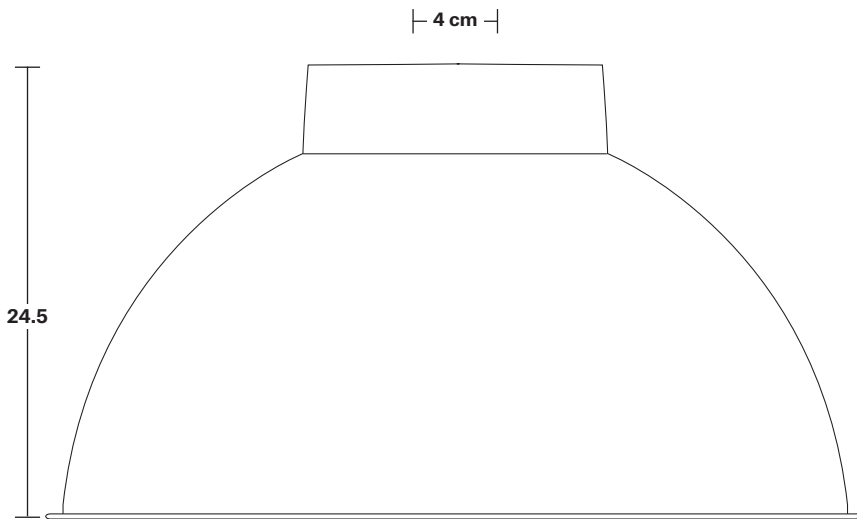

Sleek Dome Pendant - 17 Inch

Product Code: SL-DP17

H: 34.5 cm x W: 44 cm x D: 44 cm

SPECIFICATIONS

We meet all UK and EU lighting and safety regulations.

Our products are hand finished to ensure an authentic vintage look and therefore they may vary slightly from those shown in the images.

Holder Diameter: 4 cm / 1.6"

Holder Height: 10 cm / 4.1"

Ceiling Rose Diameter: 8 cm / 3"

Ceiling Rose Height: 2 cm / 0.8"

INDUSTVILLE

Dome - 17 Inch - Shade Only

Product Code: D17-SO

H: 24.5 cm x W: 44 cm x D: 44 cm

Shade weight: 1.3kg

INFORMATION

Finishes: Brass, Pewter, Copper & Pewter, Brass & Pewter.

DIMENSIONS

Shade Diameter: 44 cm / 17.3"

Shade Height (no holder): 24.5 cm / 9.6"

Sleek Edison ES E27 Bulb Holder

Product Code: SL-EBH

H: 7.1 cm x W: 4.5 cm x D: 4.5 cm

SPECIFICATIONS

We meet all UK and EU lighting and safety regulations.

Our products are hand finished to ensure an authentic vintage look and therefore they may vary slightly from those shown in the images.