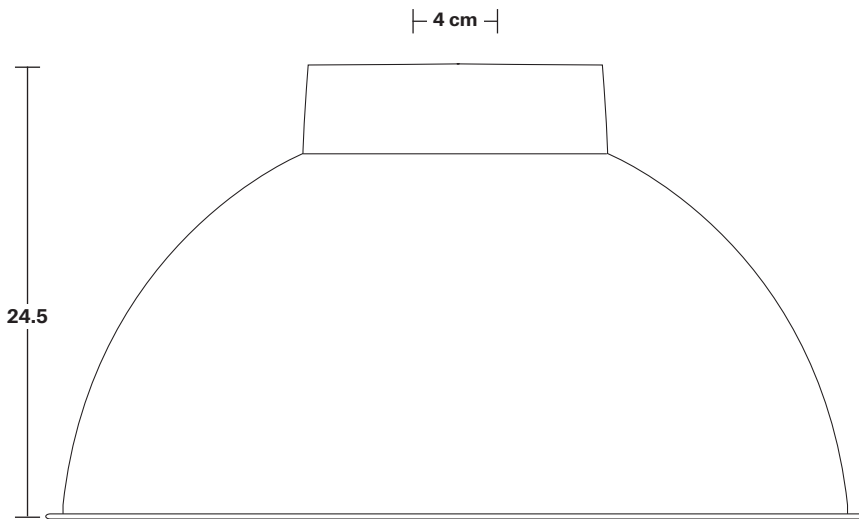

Sleek Dome Pendant - 17 Inch

Product Code: SL-DP17

H: 34.5 cm x W: 44 cm x D: 44 cm

SPECIFICATIONS

We meet all UK and EU lighting and safety regulations.

Our products are hand finished to ensure an authentic vintage look and therefore they may vary slightly from those shown in the images.

Holder Diameter: 4 cm / 1.6"

Holder Height: 10 cm / 4.1"

Ceiling Rose Diameter: 8 cm / 3"

Ceiling Rose Height: 2 cm / 0.8"

INDUSTVILLE

Dome - 17 Inch - Shade Only

Product Code: D17-SO

H: 24.5 cm x W: 44 cm x D: 44 cm

Shade weight: 1.3kg

INFORMATION

Finishes: Brass, Pewter, Copper & Pewter, Brass & Pewter.

DIMENSIONS

Shade Diameter: 44 cm / 17.3"

Shade Height (no holder): 24.5 cm / 9.6"

Sleek Edison ES E27 Bulb Holder

Product Code: SL-EBH

H: 7.1 cm x W: 4.5 cm x D: 4.5 cm

SPECIFICATIONS

We meet all UK and EU lighting and safety regulations.

Our products are hand finished to ensure an authentic vintage look and therefore they may vary slightly from those shown in the images.