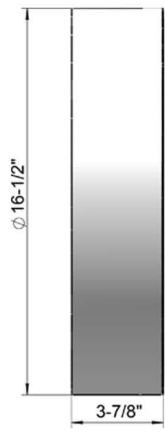

**ADM**  
BATHROOM

**CW-113**  
Stone Resin Sink

- ◆ **Product Weight**  
16 lbs
- ◆ **Material**  
Solid Surface/Stone Resin
- ◆ **Color / Finish**  
Matte White (Glossy Optional)
- ◆ **Product Size (inches)**  
16-1/2 L x 16-1/2 W x 3-7/8 H Inches