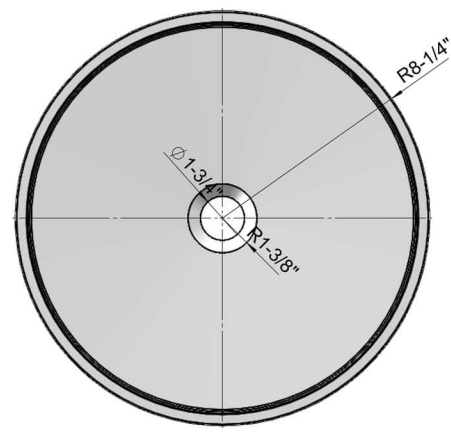

**ADM**  
BATHROOM

**CW-113**  
Stone Resin Sink

- ◆ **Product Weight**  
16 lbs
- ◆ **Material**  
Solid Surface/Stone Resin
- ◆ **Color / Finish**  
Matte White (Glossy Optional)
- ◆ **Product Size (inches)**  
16-1/2 L x 16-1/2 W x 3-7/8 H Inches