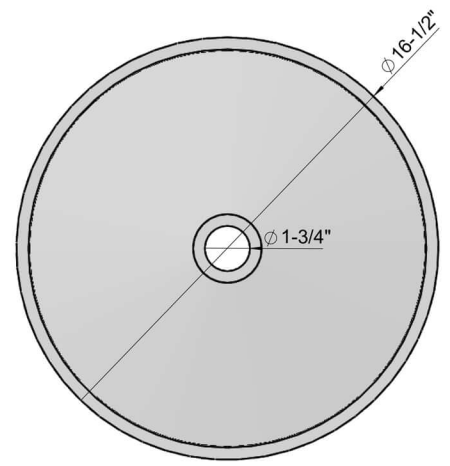

**ADM**  
BATHROOM

**CW-113**  
Stone Resin Sink

- ◆ **Product Weight**  
16 lbs
- ◆ **Material**  
Solid Surface/Stone Resin
- ◆ **Color / Finish**  
Matte White (Glossy Optional)
- ◆ **Product Size (inches)**  
16-1/2 L x 16-1/2 W x 3-7/8 H Inches