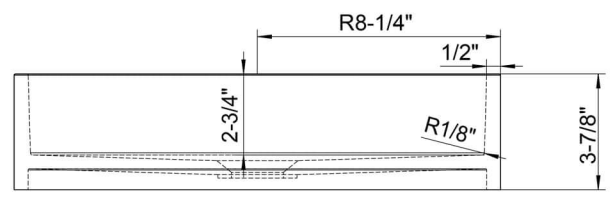

**ADM**  
BATHROOM

**CW-113**  
Stone Resin Sink

- ◆ **Product Weight**  
16 lbs
- ◆ **Material**  
Solid Surface/Stone Resin
- ◆ **Color / Finish**  
Matte White (Glossy Optional)
- ◆ **Product Size (inches)**  
16-1/2 L x 16-1/2 W x 3-7/8 H Inches